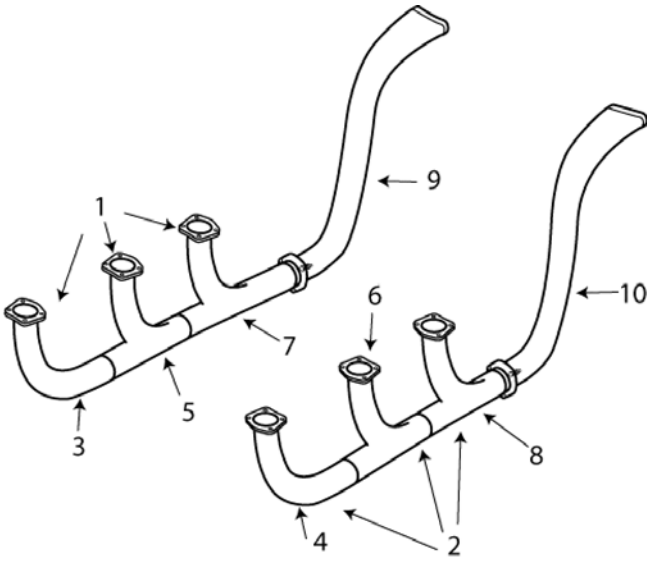

AERO COMMANDER

500 A

Inspect tailpipes for pitting and wall thickness

ITEM	OEM PART NO	DESCRIPTION	Condition
01	616-6	RH STACK ASSY	OH
02	616-5	LH STACK ASSEMBLY	OH
03	616-63	RH FWD STACK	OH
04	616-60	LH FWD STACK	OH
05	616-64	RH CTR STACK	OH
06	616-61	LH CTR STACK	OH
07	616-83	RH AFT STACK	OH
08	616-82	LH AFT STACK	OH
09	616-84	RH TAILPIPE	OH
10	616-81	LH TAIL PIPE	OH
NS	628260	GASKET	NEW