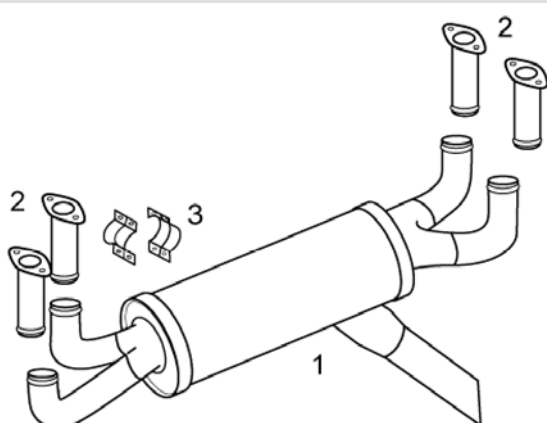

BEECHCRAFT

C 23 SUNDOWNER

Muffler must have baffles intact to be airworthy.

ITEM	OEM PART NO	DESCRIPTION	Condition
01	099001-127	MUFFLER	OH
03	099001-120	STRAIGHT RISER	OH
03	CLAMP	1 3/4" RISER CLAMP HALF	NEW
NS	099001-136	MUFFLER SHROUD	OH
NS	77611	GASKET	NEW

C 24 SIERRA

Muffler must have baffles intact to be airworthy.
Risers away from tailpipe angle inward

ITEM	OEM PART NO	DESCRIPTION	Condition
01	099001-131	MUFFLER	OH
02	099001-132	CURVED RISER	OH
03	099001-120	STRAIGHT RISER	OH
04	CLAMP	1 3/4" RISER CLAMP HALF	NEW
NS	099001-138	SHROUD	OH
NS	77611	GASKET	NEW