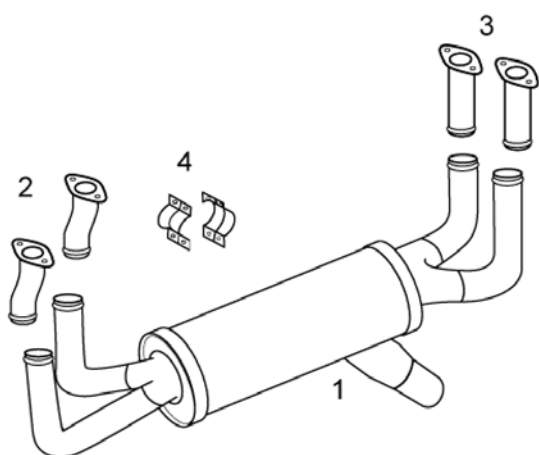

BEECHCRAFT

C 23 SUNDOWNER

Muffler must have baffles intact to be airworthy.

ITEM	OEM PART NO	DESCRIPTION	Condition
01	099001-127	MUFFLER	OH
03	099001-120	STRAIGHT RISER	OH
03	CLAMP	1 3/4" RISER CLAMP HALF	NEW
NS	099001-136	MUFFLER SHROUD	OH
NS	77611	GASKET	NEW

C 24 SIERRA

Muffler must have baffles intact to be airworthy.
Risers away from tailpipe angle inward

ITEM	OEM PART NO	DESCRIPTION	Condition
01	099001-131	MUFFLER	OH
02	099001-132	CURVED RISER	OH
03	099001-120	STRAIGHT RISER	OH
04	CLAMP	1 3/4" RISER CLAMP HALF	NEW
NS	099001-138	SHROUD	OH
NS	77611	GASKET	NEW