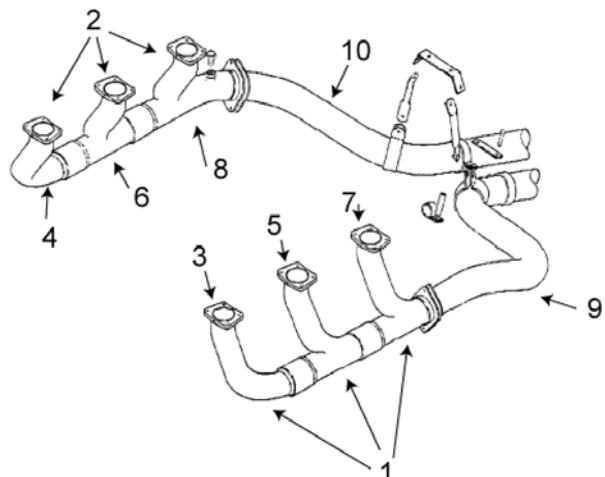

BEECHCRAFT

55/58 BARON DETACHABLE TAIL PIPE

Inspect all slip joints for freedom of movement and leakage
 Inspect tailpipes for pitting and wall thickness

ITEM	OEM PART NO	DESCRIPTION	Condition
01	96-950004LO-R	LE OTBD 3 PIECE STACK ASSEMBLY	OH
01	96-950004RI-R	RE INBD 3 PIECE STACK ASSEMBLY	OH
02	96-950004LI-R	LE INBD 3 PIECE STACK ASSEMBLY	OH
02	96-950004RO-R	RE OTBD 3 PIECE STACK ASSEMBLY	OH
03	96-950004-33	LH FWD STACK	OH
03	96-950004-35	RH FWD STACK	OH
04	96-950004-33	LH FWD STACK	OH
04	96-950004-35	RH FWD STACK	OH
05	96-950004-29	LH CTR STACK	OH
05	96-950004-31	RH CTR STACK	OH
06	96-950004-29	LH CTR STACK	OH
06	96-950004-31	RH CTR STACK	OH
07	96-950004-25	LH AFT STACK	OH
07	96-950004-27	RH AFT STACK	OH
08	96-950004-25	LH AFT STACK	OH
08	96-950004-27	RH AFT STACK	OH
09	96-950004-55	LE OTBD TAILPIPE	OH
09	96-950004-59	RE INBD TAILPIPE	OH
10	96-950004-57	LE INBD TAILPIPE	OH
10	96-950004-61	RE OTBD TAILPIPE	OH
NS	628260	GASKET	NEW
NS	96-950004-SK	SPRING KIT	NEW