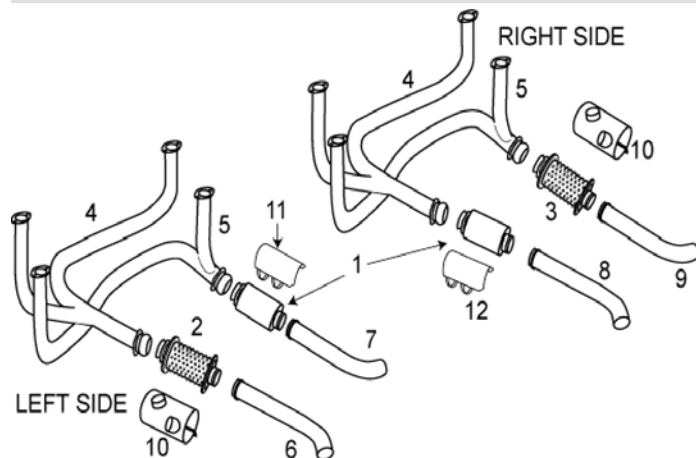

**BEECHCRAFT****95 (SN # TD1 TO 533)**

Carburated Engines

ITEM	OEM PART NO	DESCRIPTION	Condition
01	189	MUFFLER INBD	OH
02	538-2	LH HEATER MUFFLER	OH
03	538-1	RH HEATER MUFFLER	OH
04	95-910001-35	LH STACK ASSY	OH
05	95-910001-59	RH STACK ASSY	OH
06	95-910001-5	LE OTBD EXHAUST TAILPIPE	OH
07	95-910001-15	LE INBD EXHAUST TAILPIPE	OH
08	95-910001-109	RE INBD EXHAUST TAILPIPE	OH
09	95-910001-139	RE OTBD EXHAUST TAILPIPE	OH
10	538-15	SHROUD	OH
11	95-910019-1	HEAT SHIELD LE	OH
12	95-910019-9	HEAT SHIELD RE	OH
NS	186-8A	TAILPIPE CLAMP	NEW
NS	77611	GASKET	NEW
NS	95-910001-SK	BEECH 95 SPRING KIT	NEW